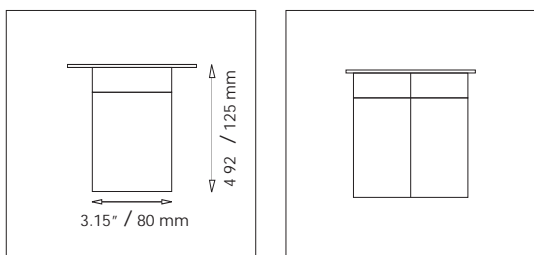

CUBE

Surface mounted luminaire for indoor, fixed
Socket G 9 /120 240V)
The luminaires are available in stainless steel with hand crafted glass
and can be mounted parallel or diagonal to the ceiling plate.

CUBE Surface mounted luminaire, fixed
120 V max 2 A, T4 (G 9) 120 240 V

Item No	Finish	Glass Color
05 2055 01	stainless steel	white
05 2055 10	stainless steel	amber
05 2055 01	stainless steel	dark red
05 2055 10	stainless steel	blue