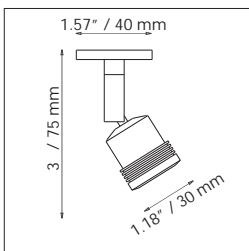

KIYONA 10° LED Surface mounted Luminaire, fully adjustable, 3 W Power LED, acrylic lens 10° beam angle

Item No	Finish	LED Color
07 0090 04	chrome	neutral white 4000K
07 0090 05	matte chrome	neutral white 4000K
07 0090 06	bronze*	neutral white 4000K
07 0095 04	chrome	cool white 5500K
07 0095 05	matte chrome	cool white 5500K
07 0095 06	bronze*	cool white 5500K
07 0090 x4	chrome	
07 0090 x5	matte chrome	
07 0090 x6	bronze*	

KIYONA 30° LED Surface mounted Luminaire, fully adjustable, 3 W Power LED, acrylic lens 30° beam angle

Item No	Finish	LED Color
07 0100 04	chrome	neutral white 4000K
07 0100 05	matte chrome	neutral white 4000K
07 0100 06	bronze*	neutral white 4000K
07 0105 04	chrome	cool white 5500K
07 0105 05	matte chrome	cool white 5500K
07 0105 06	bronze*	cool white 5500K
07 0100 x4	chrome	
07 0100 x5	matte chrome	
07 0100 x6	bronze*	

KIYONA GL LED Surface mounted Luminaire, fully adjustable, 3 W Power LED, glass lens 60° beam angle

Item No	Finish	LED Color
07 0130 04	chrome	neutral white 4000K
07 0130 05	matte chrome	neutral white 4000K
07 0130 06	bronze*	neutral white 4000K
07 0135 04	chrome	cool white 5500K
07 0135 05	matte chrome	cool white 5500K
07 0135 06	bronze*	cool white 5500K
07 0130 x4	chrome	
07 0130 x5	matte chrome	
07 0130 x6	bronze*	

*Color variations may occur due to the special plating process

x=1 red
x=2 green
x=3 blue
x=4 amber

Please replace the placeholder "x" in the Item number above with the number of the desired LED color