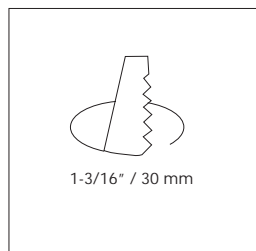

*Color variations may occur due to the special plating process

x=1 red
x=2 green
x=3 blue
x=4 amber

Please replace the placeholder "x" in the Item number above with the number of the desired LED color