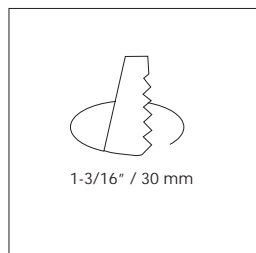

NAMI

Recessed wall washer for indoor, available in different radiation patterns,
LED: 1 W Power LED Side Emitting
Power Supply: LED converter 350 mA, constant current (not included)
Wiring: In series
Rating: Class II
Lamplife: white 70% at 50,000 hrs

NAMI 2 LED Recessed Luminaire, fixed
1 W Power LED Side Emitting

Item No	Finish	LED Color
07 1065 04	chrome	neutral white 4300K
07 1065 05	matte chrome	neutral white 4300K
07 1065 06	bronze*	neutral white 4300K
07 1060 04	chrome	cool white 5500K
07 1060 05	matte chrome	cool white 5500K
07 1060 06	bronze*	cool white 5500K
07 1060 x4	chrome	
07 1060 x5	matte chrome	
07 1060 x6	bronze*	

*Color variations may occur due to the special plating process

x=1 red
x=2 green
x=3 blue
x=4 amber

Please replace the placeholder "x" in the Item number above with the number of the desired LED color