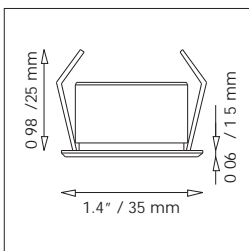

*Color variations may occur due to the special plating process

x=1 red
x=2 green
x=3 blue
x=4 amber

Please replace the placeholder "x" in the Item number above with the number of the desired LED color