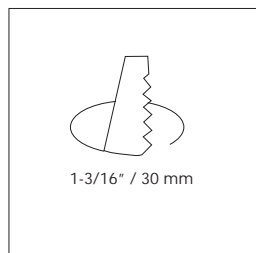

NAMI

Recessed wall washer for indoor, available in different radiation patterns,
LED: 1 W Power LED Side Emitting
Power Supply: LED converter 350 mA, constant current (not included)
Wiring: In series
Rating: Class II
Lamplife: white 70% at 50,000 hrs

NAMI 3 LED Recessed Luminaire, fixed
1 W Power LED Side Emitting

Item No	Finish	LED Color
07 0075 04	chrome	neutral white 4300K
07 0075 05	matte chrome	neutral white 4300K
07 0075 06	bronze*	neutral white 4300K
07 0070 04	chrome	cool white 5500K
07 0070 05	matte chrome	cool white 5500K
07 0070 06	bronze*	cool white 5500K
07 0070 x4	chrome	
07 0070 x5	matte chrome	
07 0070 x6	bronze*	

*Color variations may occur due to the special plating process

x=1 red
x=2 green
x=3 blue
x=4 amber

Please replace the placeholder "x" in the Item number above with the number of the desired LED color