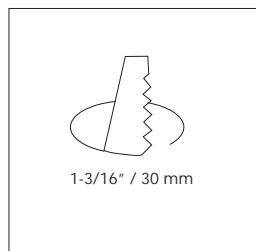

KAN

Recessed spot light for indoor, white POM reflector,
LED: 1 W Power LED
Power Supply: LED converter 350 mA, constant current (not included)
Wiring: In series
Rating: Class II
Lamplife: white 70% at 50,000 hrs

**KAN
LED** Recessed Luminaire, fixed
1 W Power LED

Item No	Finish	LED Color
07 0030 04	chrome	soft white 3300K
07 0030 05	matte chrome	soft white 3300K
07 0030 06	bronze*	soft white 3300K
07 0035 04	chrome	cool white 5500K
07 0035 05	matte chrome	cool white 5500K
07 0035 06	bronze*	cool white 5500K
07 0030 x4	chrome	
07 0030 x5	matte chrome	
07 0030 x6	bronze*	

*Color variations may occur due to the special plating process

x=1 red
x=2 green
x=3 blue
x=4 amber

Please replace the placeholder "x" in the Item number above with the number of the desired LED color