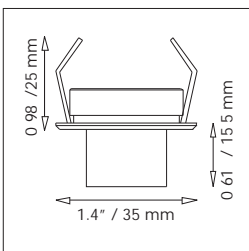

KAN

Recessed spot light for indoor, white POM reflector,
LED: 1 W Power LED
Power Supply: LED converter 350 mA, constant current (not included)
Wiring: In series
Rating: Class II
Lamplife: white 70% at 50,000 hrs

**KAN
LED** Recessed Luminaire, fixed
1 W Power LED

Item No	Finish	LED Color
07 0030 04	chrome	soft white 3300K
07 0030 05	matte chrome	soft white 3300K
07 0030 06	bronze*	soft white 3300K
07 0035 04	chrome	cool white 5500K
07 0035 05	matte chrome	cool white 5500K
07 0035 06	bronze*	cool white 5500K
07 0030 x4	chrome	
07 0030 x5	matte chrome	
07 0030 x6	bronze*	

*Color variations may occur due to the special plating process

x=1 red
x=2 green
x=3 blue
x=4 amber

Please replace the placeholder "x" in the Item number above with the number of the desired LED color