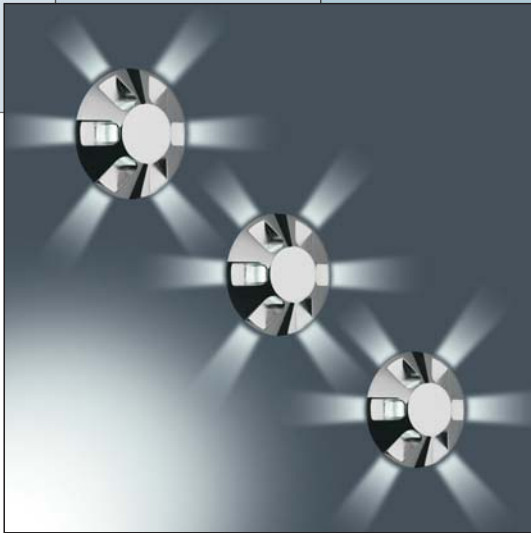

NAMI

Recessed wall washer for indoor, available in different radiation patterns,
LED: 1 W Power LED Side Emitting
Power Supply: LED converter 350 mA, constant current (not included)
Wiring: In series
Rating: Class II
Lamplife: white 70% at 50,000 hrs