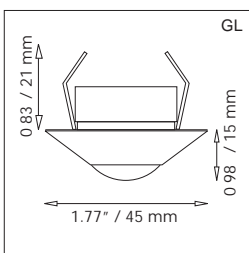

*Color variations may occur due to the special plating process

x=1 red
x=2 green
x=3 blue
x=4 amber

Please replace the placeholder "x" in the Item number above with the number of the desired LED color