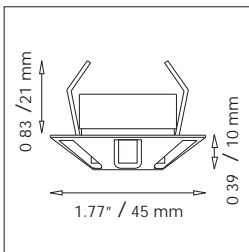

NAMI

Recessed wall washer for indoor, available in different radiation patterns,
LED: 1 W Power LED Side Emitting
Power Supply: LED converter 350 mA, constant current (not included)
Wiring: In series
Rating: Class II
Lamplife: white 70% at 50,000 hrs

NAMI 6 LED Recessed Luminaire, fixed
1 W Power LED Side Emitting

Item No	Finish	LED Color
07 0085 04	chrome	neutral white 4300K
07 0085 05	matte chrome	neutral white 4300K
07 0085 06	bronze*	neutral white 4300K
07 0080 04	chrome	cool white 5500K
07 0080 05	matte chrome	cool white 5500K
07 0080 06	bronze*	cool white 5500K
07 0080 x4	chrome	
07 0080 x5	matte chrome	
07 0080 x6	bronze*	

*Color variations may occur due to the special plating process

x=1 red
x=2 green
x=3 blue
x=4 amber
Please replace the placeholder "x" in the Item number above with the number of the desired LED color