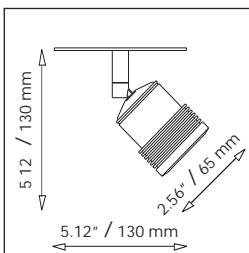

DELTA 51

Surface mounted luminaire for indoor, fully adjustable

Socket G 5,3 for MR 16 (12 V)

Socket GU 10 for MR 16 (120 230 V)

Socket GX 10 for ES 50

The luminaires are available in aluminum similar to RAL 9006 or solid stainless steel.

DELTA 51 12 V Surface mounted luminaire, fully adjustable
max 50 W, MR 16 / QR 51 (G 5.3)

Item No	Finish
05 2130 01	aluminum similar to RAL 9006
05 2130 10	solid stainless steel

Use with transformer (not included)

DELTA 51 120 V Surface mounted luminaire, fully adjustable
max 50 W, MR 16 / QR 51 (G 10) 120 240 V

Item No	Finish
05 2135 01	aluminum similar to RAL 9006
05 2135 10	solid stainless steel

DELTA 51 HID Surface mounted luminaire, fully adjustable
max 35 W, ES 50 (GX10)

Item No	Finish
05 2026 01	aluminum similar to RAL 9006
05 2026 10	solid stainless steel

ETL pending

Use with electronic metal halide ballast (not included)