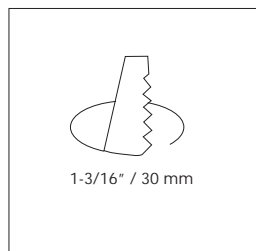

*Color variations may occur due to the special plating process

x=1 red
x=2 green
x=3 blue
x=4 amber

Please replace the placeholder "x" in the Item number above with the number of the desired LED color

Recessed spot light for indoor, acrylic lens with 10° and 30° beam angle or optical glass lens with 60° beam angle.