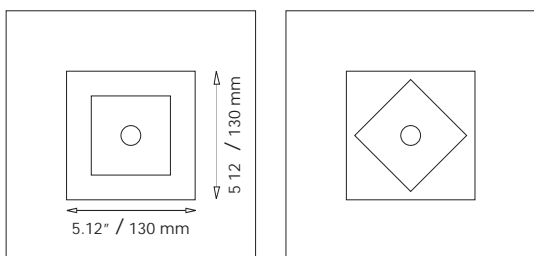

CUBE

Surface mounted luminaire for indoor, fixed
Socket G 9 /120 240V)
The luminaires are available in stainless steel with hand crafted glass
and can be mounted parallel or diagonal to the ceiling plate.

CUBE Surface mounted luminaire, fixed
120 V max 2 A, T4 (G 9) 120 240 V

Item No	Finish	Glass Color
05 2055 01	stainless steel	white
05 2055 10	stainless steel	amber
05 2055 01	stainless steel	dark red
05 2055 10	stainless steel	blue