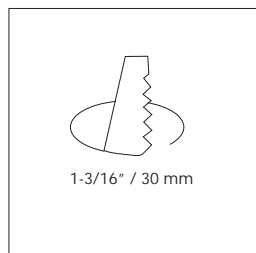

NAU

Recessed spot light for indoor, 60° chrome reflector and diffuser
LED: 1 W Power LED
Power Supply: LED converter 350 mA, constant current (not included)
Wiring: In series
Rating: Class II
Lamplife: white 70% at 50,000 hrs

NAU LED Recessed Luminaire, pivoting
1 W Power LED

Item No	Finish	LED Color
07 0040 04	chrome	soft white 3300K
07 0040 05	matte chrome	soft white 3300K
07 0040 06	bronze*	soft white 3300K
07 0045 04	chrome	cool white 5500K
07 0045 05	matte chrome	cool white 5500K
07 0045 06	bronze*	cool white 5500K
07 0040 x4	chrome	
07 0040 x5	matte chrome	
07 0040 x6	bronze*	

*Color variations may occur due to the special plating process

x=1 red
x=2 green
x=3 blue
x=4 amber

Please replace the placeholder "x" in the Item number above with the number of the desired LED color