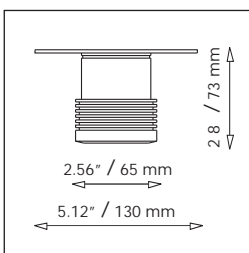

GAMMA 51

Surface mounted luminaire for indoor, fixed
Socket G 5,3 for MR 16 (12 V)
Socket GU 10 for MR 16 (120 230 V)
Socket GX 10 for ES 50.
The luminaires are available in aluminum similar to RAL 9006 or solid stainless steel.

GAMMA 51 Surface mounted luminaire, fixed
12 V max 50 W, MR 16 / QR 51 (G 5.3)

Item No	Finish
05 2020 01	aluminum similar to RAL 9006
05 2020 10	solid stainless steel

Use with transformer (not included)

GAMMA 51 Surface mounted luminaire, fixed
120 V max 50 W, MR 16 / QR 51 (G 10) 120 240 V

Item No	Finish
05 2125 01	aluminum similar to RAL 9006
05 2125 10	solid stainless steel

GAMMA 51 Surface mounted luminaire, fixed
HID max 35 W, ES 50 (GX10)

Item No	Finish
05 2136 01	aluminum similar to RAL 9006
05 2136 10	solid stainless steel

ETL pending

Use with electronic metal halide ballast (not included)