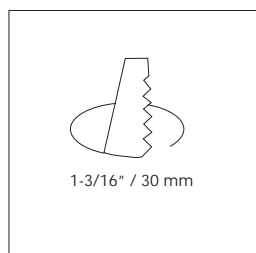

*Color variations may occur due to the special plating process

x=1 red
x=2 green
x=3 blue
x=4 amber

Please replace the placeholder "x" in the Item number above with the number of the desired LED color