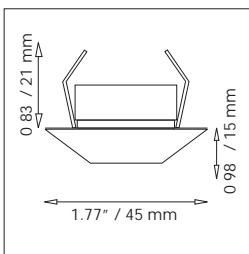

*Color variations may occur due to the special plating process

x=1 red
x=2 green
x=3 blue
x=4 amber

Please replace the placeholder "x" in the Item number above with the number of the desired LED color