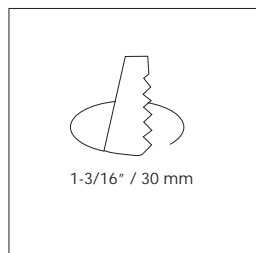

NAMI

Recessed wall washer for indoor, available in different radiation patterns,
LED: 1 W Power LED Side Emitting
Power Supply: LED converter 350 mA, constant current (not included)
Wiring: In series
Rating: Class II
Lamplife: white 70% at 50,000 hrs

NAMI 1 LED Recessed Luminaire, fixed
1 W Power LED Side Emitting

Item No	Finish	LED Color
07 0065 04	chrome	neutral white 4300K
07 0065 05	matte chrome	neutral white 4300K
07 0065 06	bronze*	neutral white 4300K
07 0060 04	chrome	cool white 5500K
07 0060 05	matte chrome	cool white 5500K
07 0060 06	bronze*	cool white 5500K
07 0060 x4	chrome	
07 0060 x5	matte chrome	
07 0060 x6	bronze*	

*Color variations may occur due to the special plating process

x=1 red
x=2 green
x=3 blue
x=4 amber

Please replace the placeholder "x" in the Item number above with the number of the desired LED color