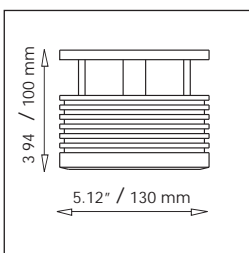

Item No **Finish**
 05 2056 01 aluminum similar to RAL 9006
 05 2056 10 solid stainless steel

Use with electronic metal halide ballast (not included)

Glass Plate for Gamma 111 (Luminaire not included)

Item No	Dimensions	Finish
05 2900 01	10" x 10" / 250 x 250 mm	aluminum
05 2900 10	10" x 10" / 250 x 250 mm	stainless steel