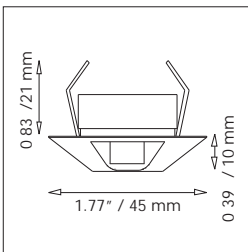

NAMI

Recessed wall washer for indoor, available in different radiation patterns,
LED: 1 W Power LED Side Emitting
Power Supply: LED converter 350 mA, constant current (not included)
Wiring: In series
Rating: Class II
Lamplife: white 70% at 50,000 hrs

NAMI 3 LED Recessed Luminaire, fixed
1 W Power LED Side Emitting

Item No	Finish	LED Color
07 0075 04	chrome	neutral white 4300K
07 0075 05	matte chrome	neutral white 4300K
07 0075 06	bronze*	neutral white 4300K
07 0070 04	chrome	cool white 5500K
07 0070 05	matte chrome	cool white 5500K
07 0070 06	bronze*	cool white 5500K
07 0070 x4	chrome	
07 0070 x5	matte chrome	
07 0070 x6	bronze*	

*Color variations may occur due to the special plating process

x=1 red
x=2 green
x=3 blue
x=4 amber

Please replace the placeholder "x" in the Item number above with the number of the desired LED color