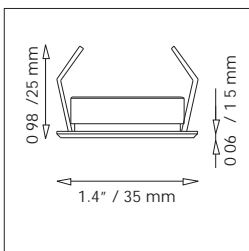

*Color variations may occur due to the special plating process

x=1 red
x=2 green
x=3 blue
x=4 amber

Please replace the placeholder "x" in the Item number above with the number of the desired LED color

Recessed spot light for indoor, acrylic lens with 10° and 30° beam angle or optical glass lens with 60° beam angle.