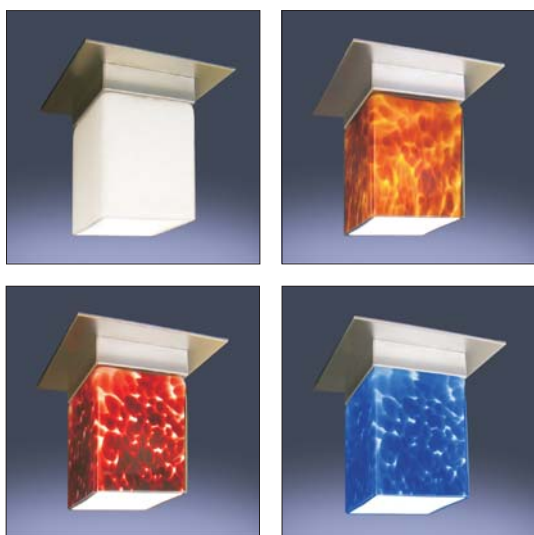

All transformers have electronic internal resettable short circuit protection, thermal protection and overload regulation.

M O N O S

CUBE

Surface mounted luminaire for indoor, fixed
 Socket G 9 /120 240V)
 The luminaires are available in stainless steel with hand crafted glass
 and can be mounted parallel or diagonal to the ceiling plate.