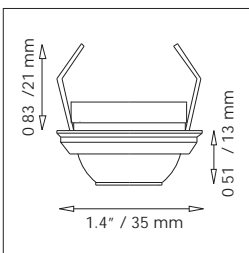

NAU

Recessed spot light for indoor, 60° chrome reflector and diffuser
LED: 1 W Power LED
Power Supply: LED converter 350 mA, constant current (not included)
Wiring: In series
Rating: Class II
Lamplife: white 70% at 50,000 hrs

NAU LED Recessed Luminaire, pivoting
1 W Power LED

Item No	Finish	LED Color
07 0040 04	chrome	soft white 3300K
07 0040 05	matte chrome	soft white 3300K
07 0040 06	bronze*	soft white 3300K
07 0045 04	chrome	cool white 5500K
07 0045 05	matte chrome	cool white 5500K
07 0045 06	bronze*	cool white 5500K
07 0040 x4	chrome	
07 0040 x5	matte chrome	
07 0040 x6	bronze*	

*Color variations may occur due to the special plating process

x=1 red
x=2 green
x=3 blue
x=4 amber

Please replace the placeholder "x" in the Item number above with the number of the desired LED color