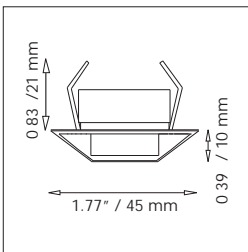

NAMI

Recessed wall washer for indoor, available in different radiation patterns,
LED: 1 W Power LED Side Emitting
Power Supply: LED converter 350 mA, constant current (not included)
Wiring: In series
Rating: Class II
Lamplife: white 70% at 50,000 hrs

NAMI 1 LED Recessed Luminaire, fixed
1 W Power LED Side Emitting

Item No	Finish	LED Color
07 0065 04	chrome	neutral white 4300K
07 0065 05	matte chrome	neutral white 4300K
07 0065 06	bronze*	neutral white 4300K
07 0060 04	chrome	cool white 5500K
07 0060 05	matte chrome	cool white 5500K
07 0060 06	bronze*	cool white 5500K
07 0060 x4	chrome	
07 0060 x5	matte chrome	
07 0060 x6	bronze*	

*Color variations may occur due to the special plating process

x=1 red
x=2 green
x=3 blue
x=4 amber

Please replace the placeholder "x" in the Item number above with the number of the desired LED color